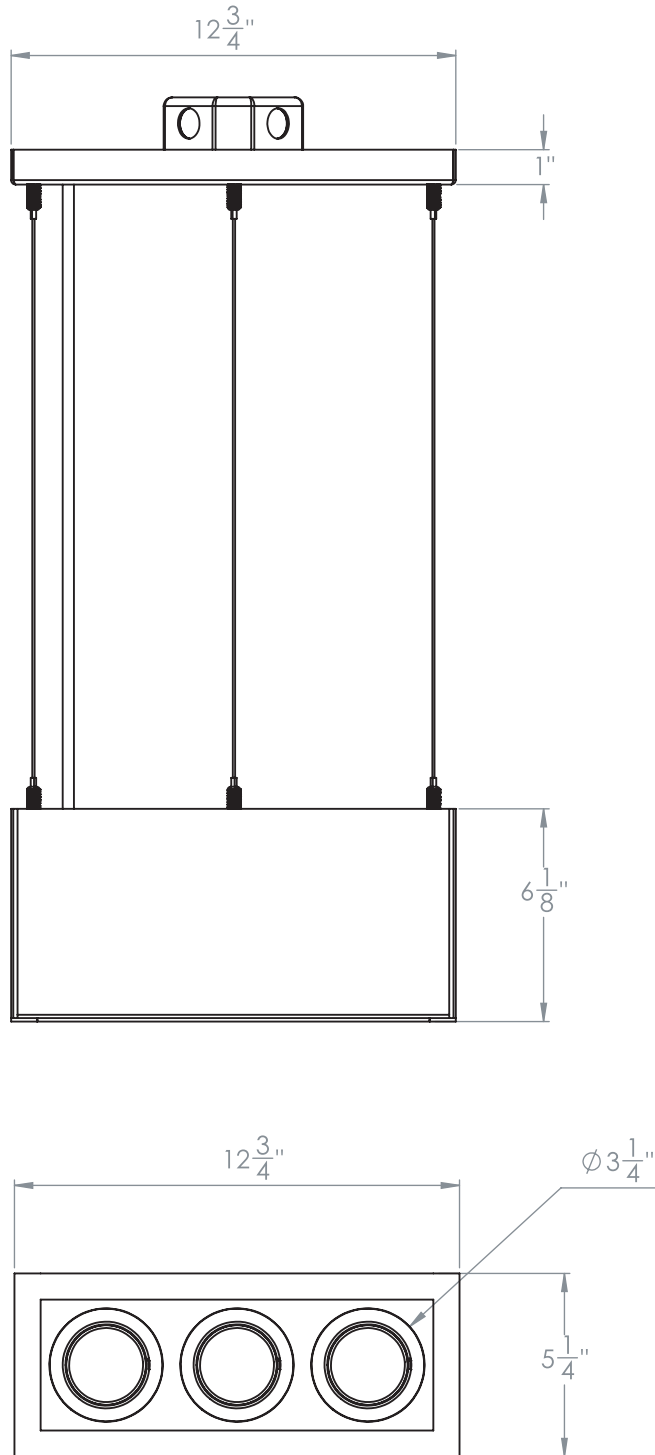

3.75" Gyro Shift Multiple 3 Head

Suspended Stem Adjustable Architectural Housing

S3FA-3LSS

Revised 09/18/18

3.75" Gyro Shift Multiple 3 Head

Suspended Aircraft Adjustable Architectural Housing

S3FA-3LSA

Revised 09/18/18