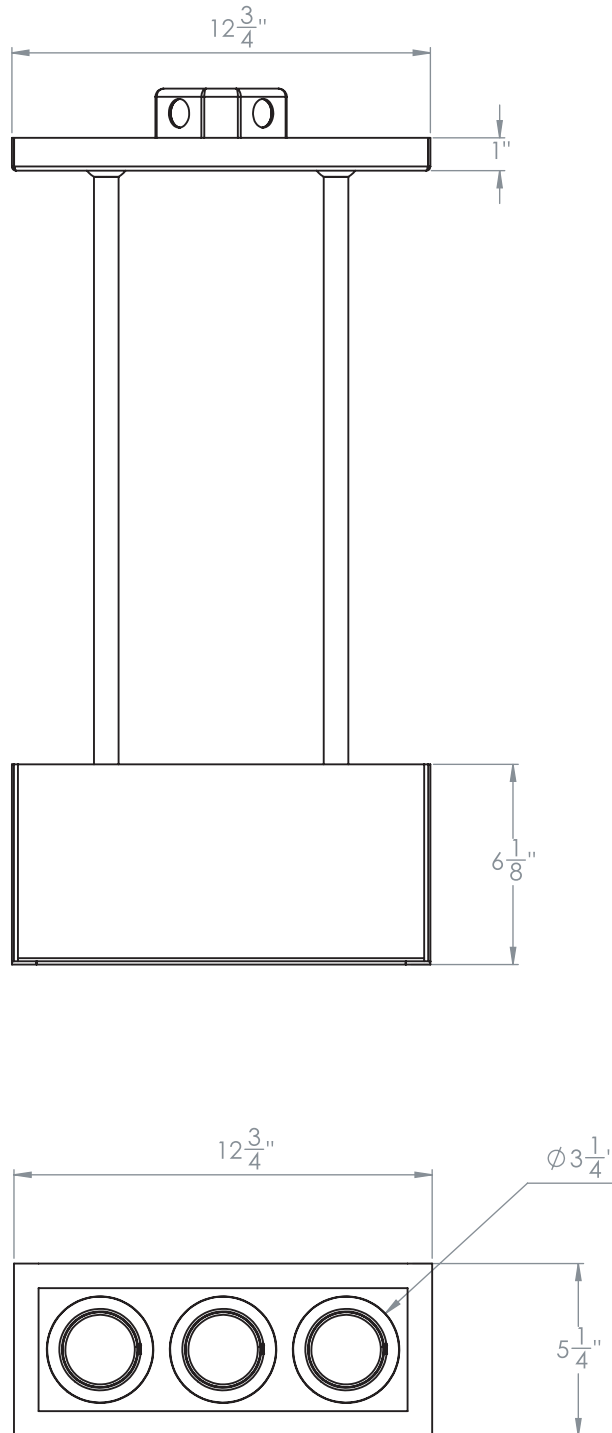

3.75" Gyro Shift Multiple 3 Head

Suspended Stem Adjustable Architectural Housing

S3FA-3LSS

Revised 09/18/18

3.75" Gyro Shift Multiple 3 Head

Suspended Aircraft Adjustable Architectural Housing

S3FA-3LSA

Revised 09/18/18